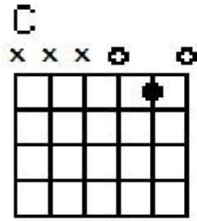

New Chord: C Chord

1. G^7 C G^7 C

This is a repeat sign. Notice how it has two dots. It means to repeat the song 1 time.

2. C Em C

3. C G G^7 C

This has a double bar and no repeat.